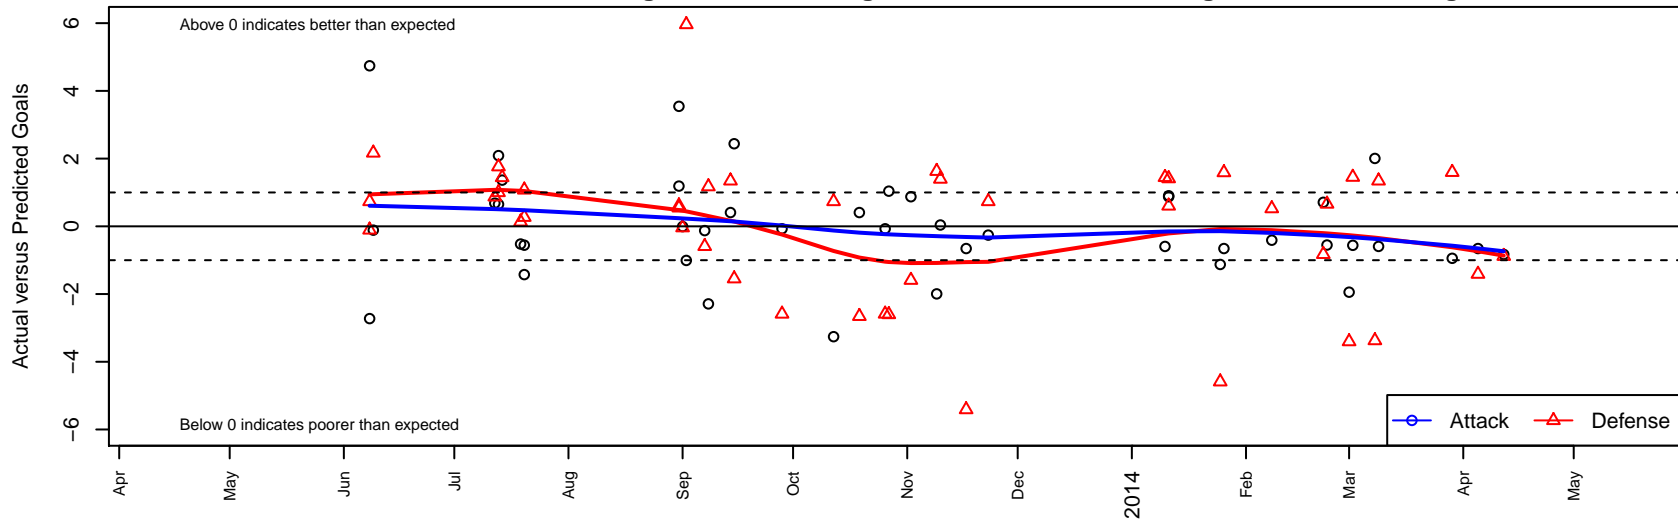

Crossfire Premier D B01
Dots are actual minus expected GF (blue circles) and GA (red triangles).
Blue line is smoothed change in attack strength. Red is smoothed change in defense strength.